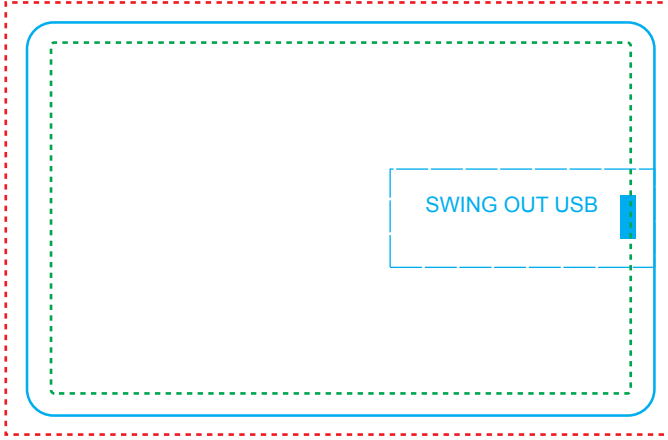

USBD-C001

Reference: Credit Card

Style: USB

Size: 3.2677" x 2.0472"

Type Safety (green dashed line)

Bleed Line (red dashed line)

Crop Line _____ (blue solid line)

FRONT