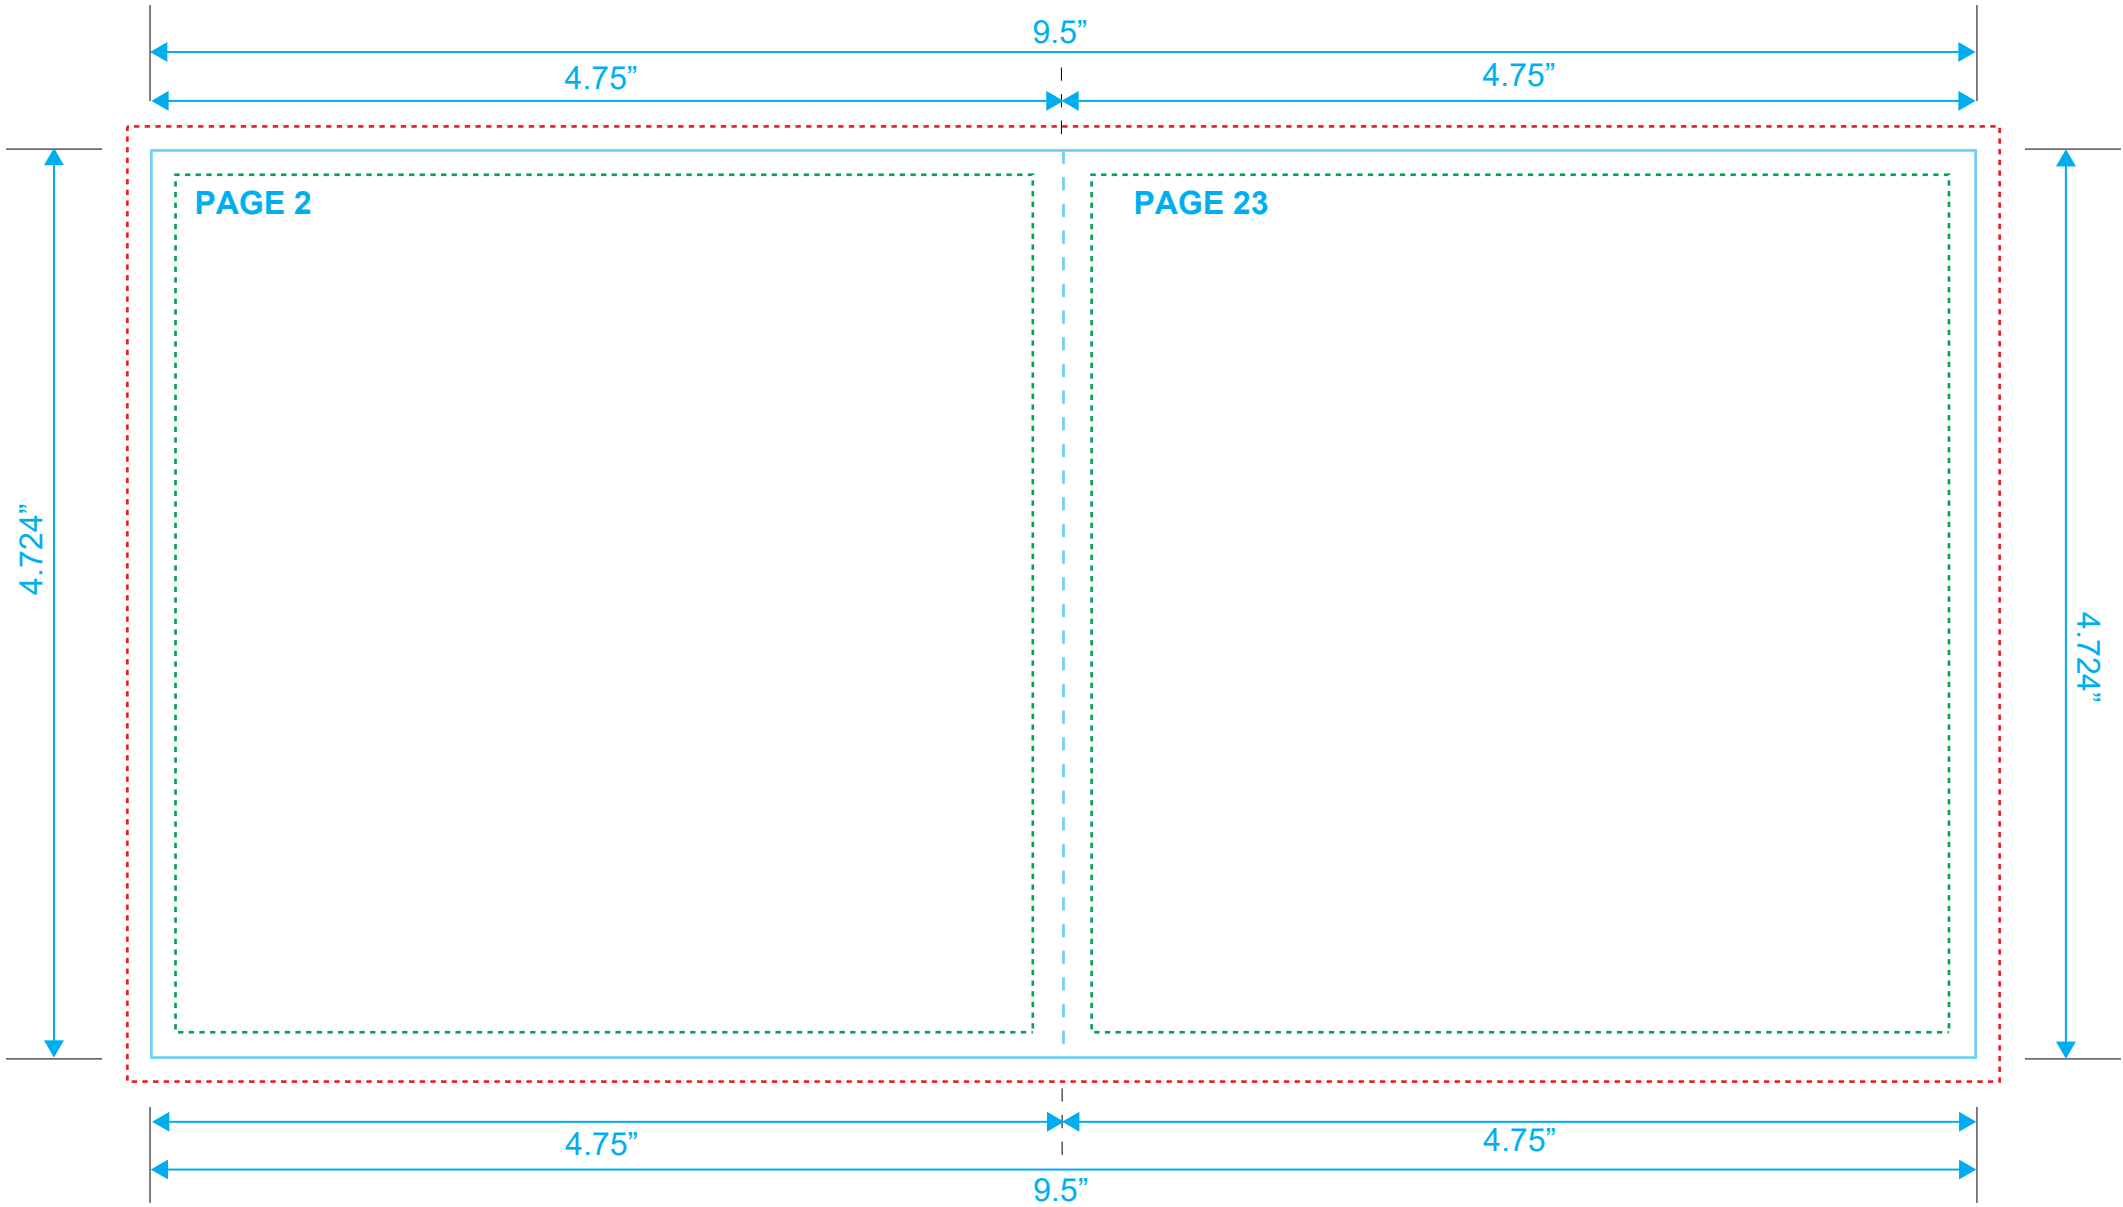

**BOOKLET**  
Reference: 24 Pages  
Style: 2 Panel  
Size: 9.5" x 4.724"

Type Safety .....  
Bleed Line .....  
Crop Line ———

**BOOKLET**  
Reference: 24 Pages  
Style: 2 Panel  
Size: 9.5" x 4.724"

Type Safety .....  
Bleed Line .....  
Crop Line \_\_\_\_\_

# BOOKLET

Reference: 24 Pages

Style: 2 Panel

Size: 9.5" x 4.724"

Type Safety 

Bleed Line 

Crop Line 

**BOOKLET**  
Reference: 24 Pages  
Style: 2 Panel  
Size: 9.5" x 4.724"

Type Safety .....  
Bleed Line .....  
Crop Line \_\_\_\_\_

**BOOKLET**  
Reference: 24 Pages  
Style: 2 Panel  
Size: 9.5" x 4.724"

Type Safety .....  
Bleed Line .....  
Crop Line ———

**BOOKLET**  
Reference: 24 Pages  
Style: 2 Panel  
Size: 9.5" x 4.724"