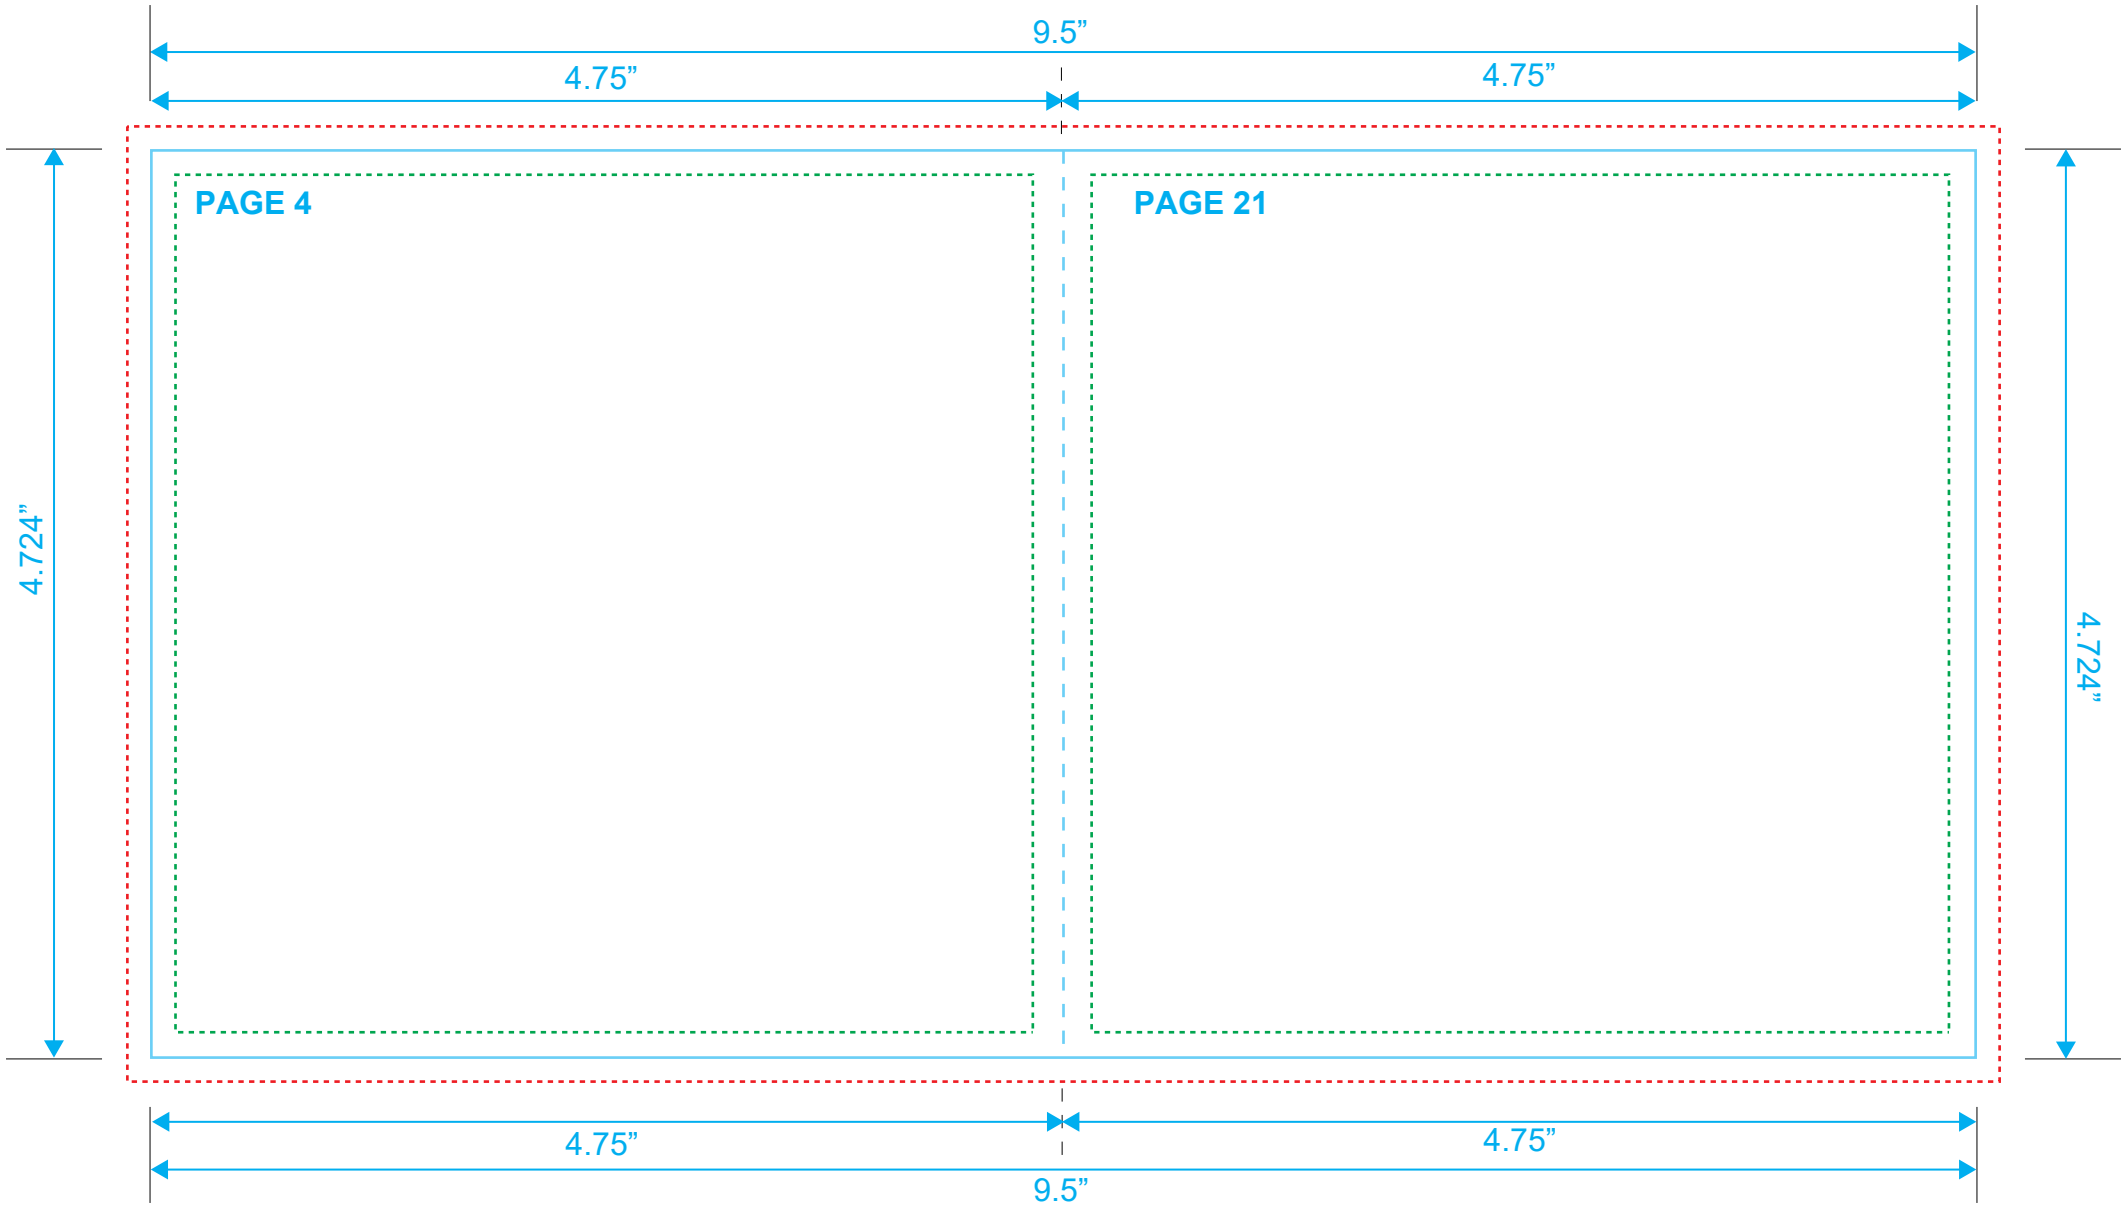

**BOOKLET**  
Reference: 24 Pages  
Style: 2 Panel  
Size: 9.5" x 4.724"

Type Safety .....  
Bleed Line .....  
Crop Line ———

**BOOKLET**  
Reference: 24 Pages  
Style: 2 Panel  
Size: 9.5" x 4.724"

Type Safety .....  
Bleed Line .....  
Crop Line \_\_\_\_\_

# BOOKLET

Reference: 24 Pages

Style: 2 Panel

Size: 9.5" x 4.724"

Type Safety 

Bleed Line 

Crop Line 

**BOOKLET**  
Reference: 24 Pages  
Style: 2 Panel  
Size: 9.5" x 4.724"

Type Safety .....  
Bleed Line .....  
Crop Line \_\_\_\_\_

**BOOKLET**  
Reference: 24 Pages  
Style: 2 Panel  
Size: 9.5" x 4.724"

Type Safety .....  
Bleed Line .....  
Crop Line ———

**BOOKLET**  
Reference: 24 Pages  
Style: 2 Panel  
Size: 9.5" x 4.724"