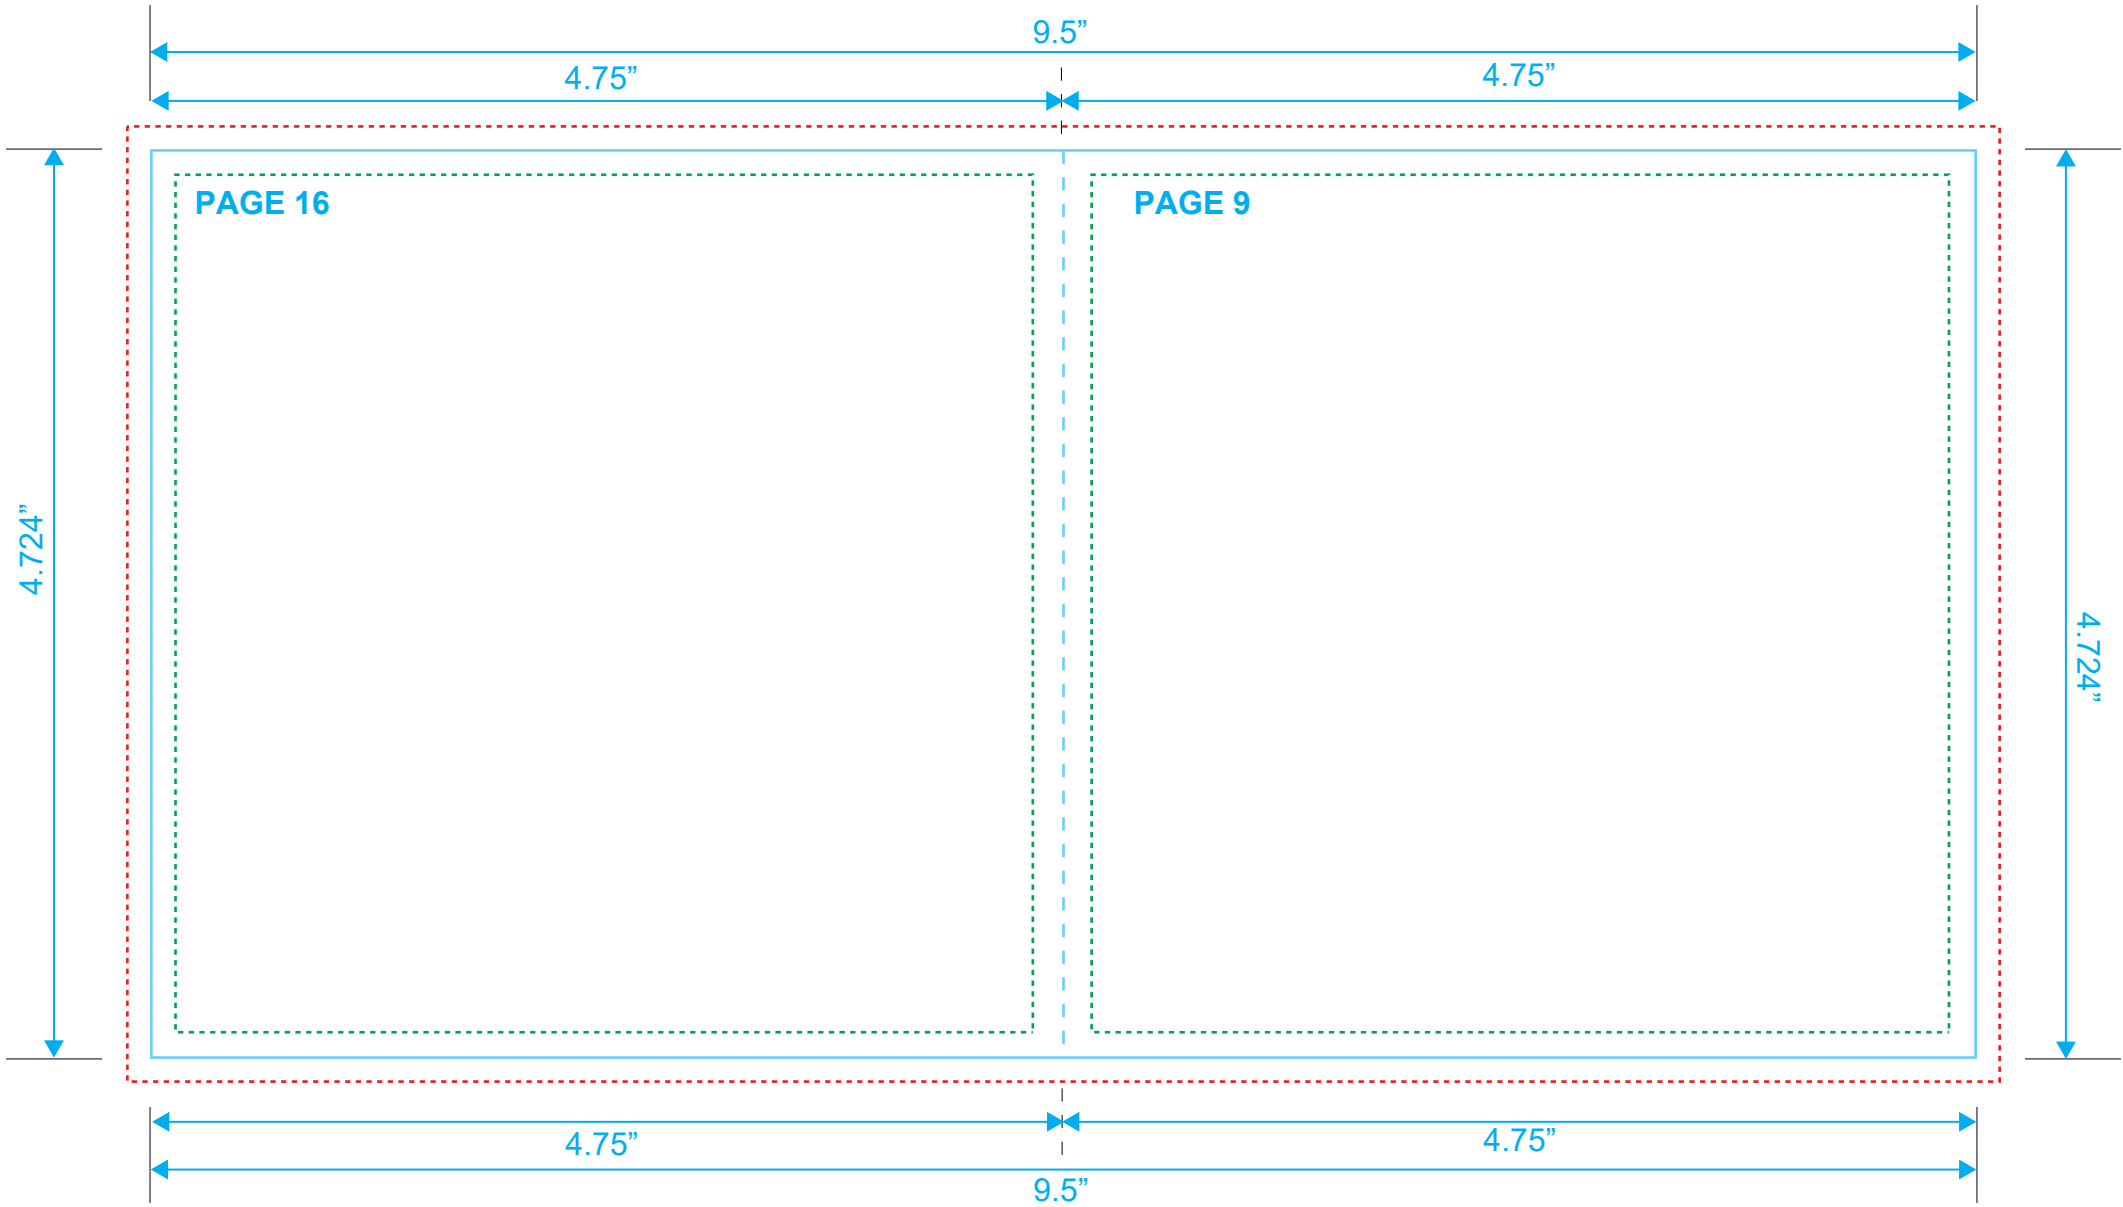

BOOKLET
Reference: 24 Pages
Style: 2 Panel
Size: 9.5" x 4.724"

Type Safety .....
Bleed Line .....
Crop Line _____