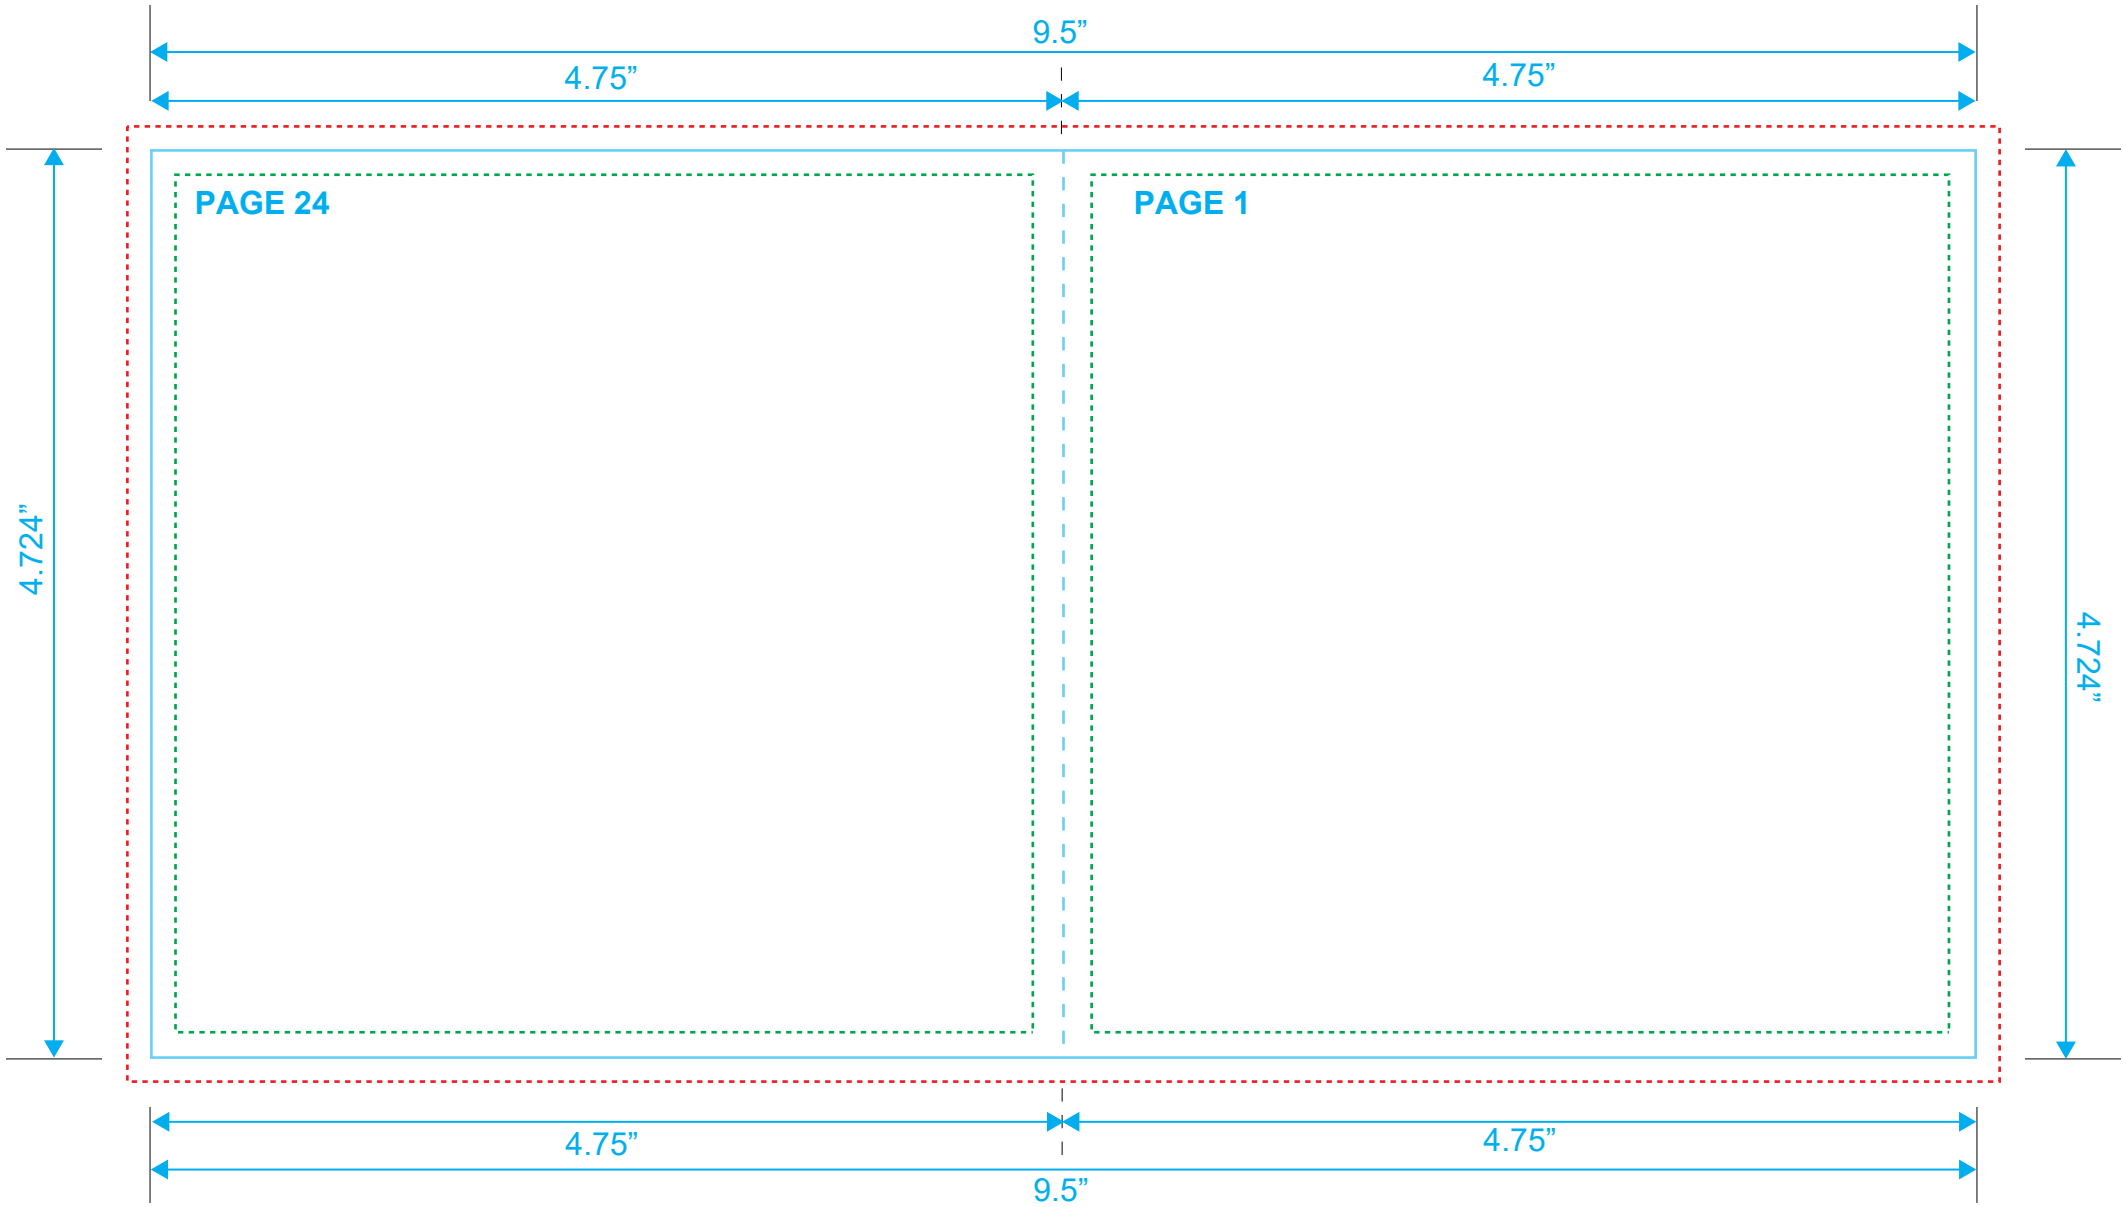

BOOKLET
Reference: 24 Pages
Style: 2 Panel
Size: 9.5" x 4.724"

Type Safety .....
Bleed Line .....
Crop Line ———