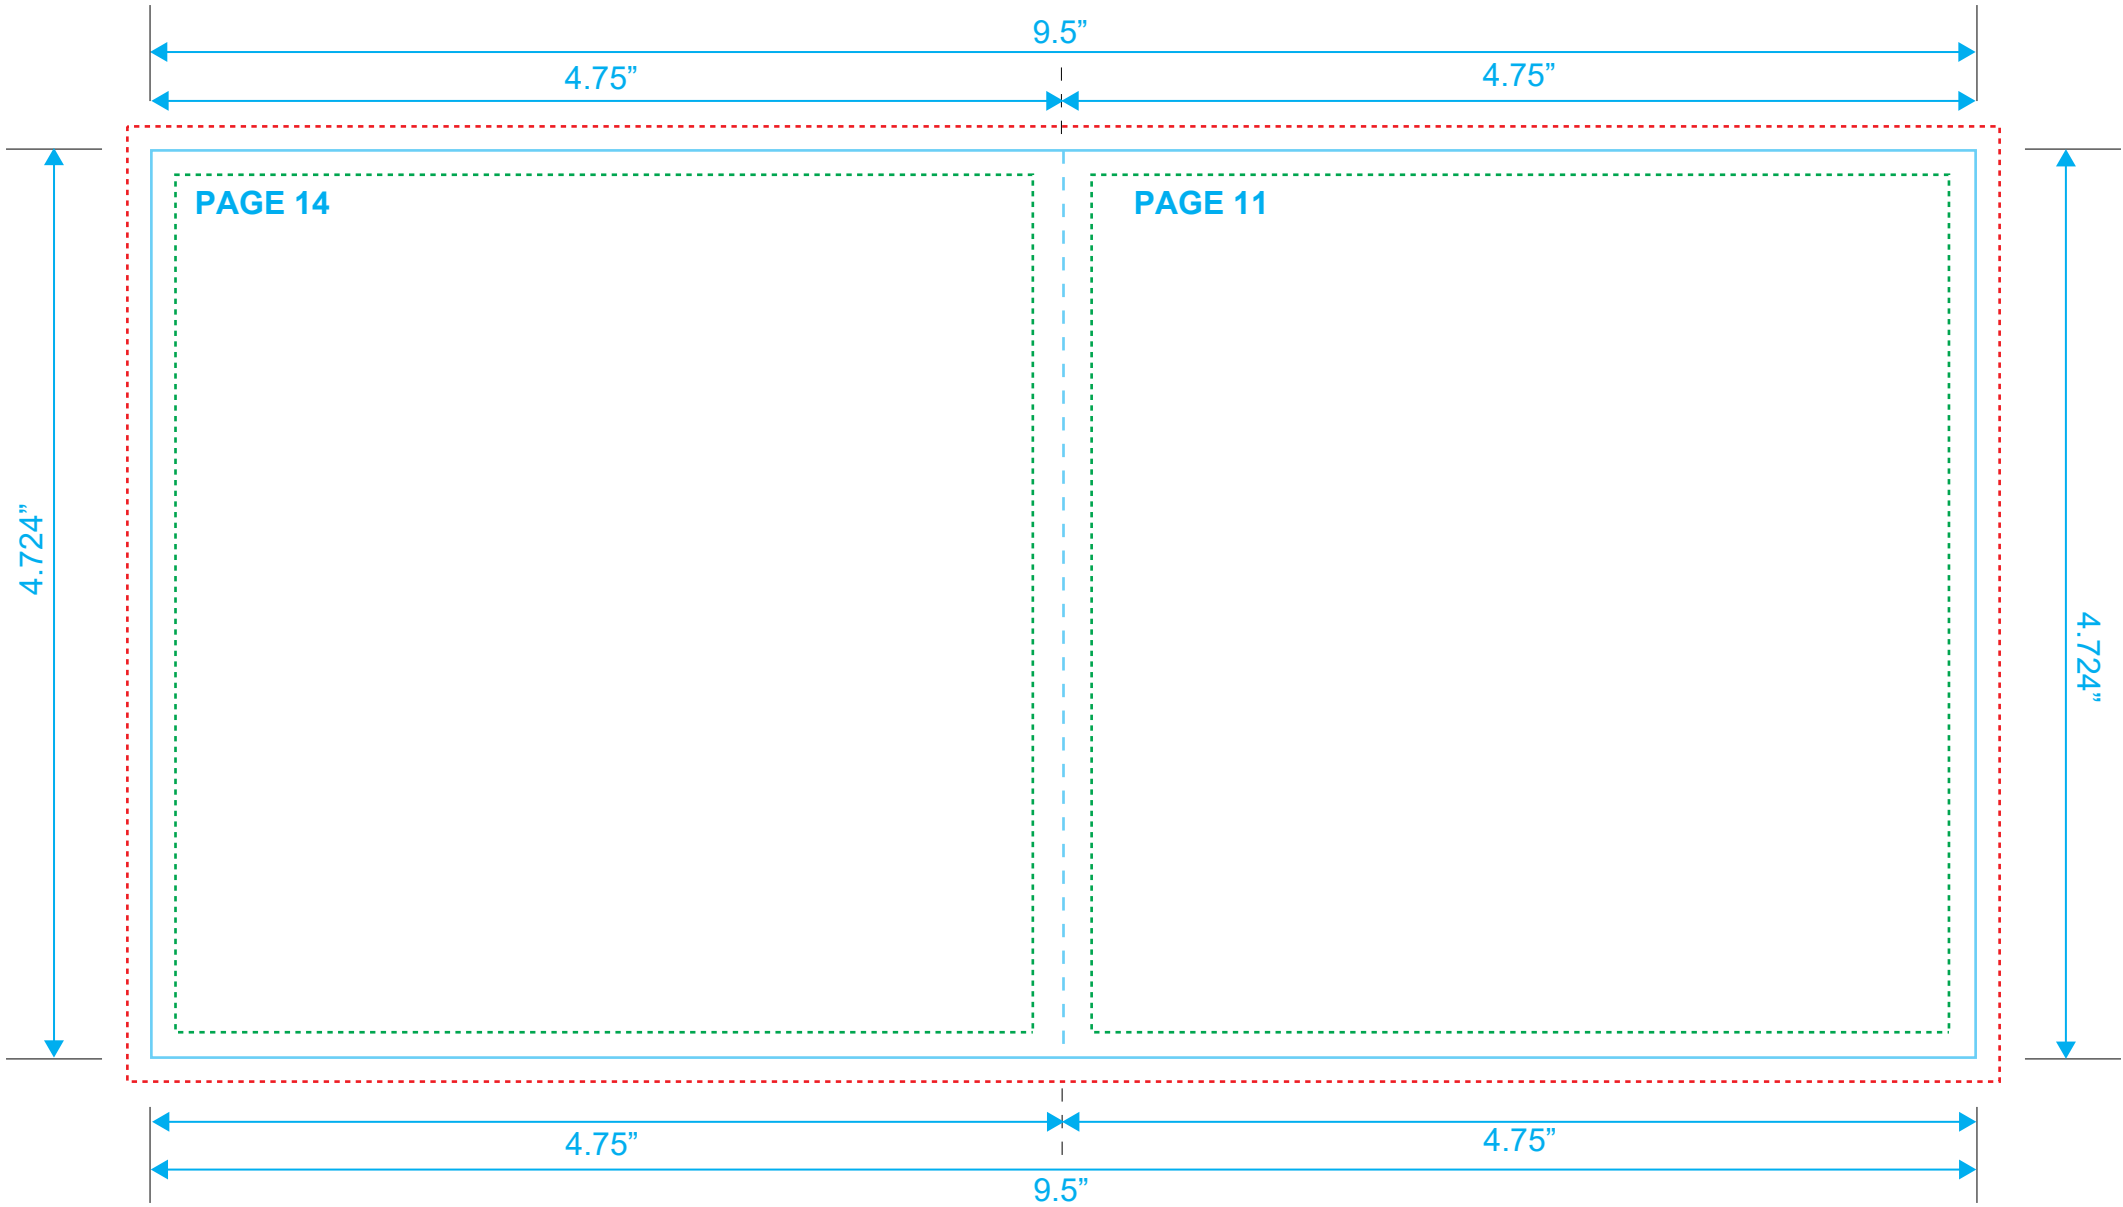

BOOKLET
Reference: 24 Pages
Style: 2 Panel
Size: 9.5" x 4.724"

Type Safety .....
Bleed Line .....
Crop Line ———