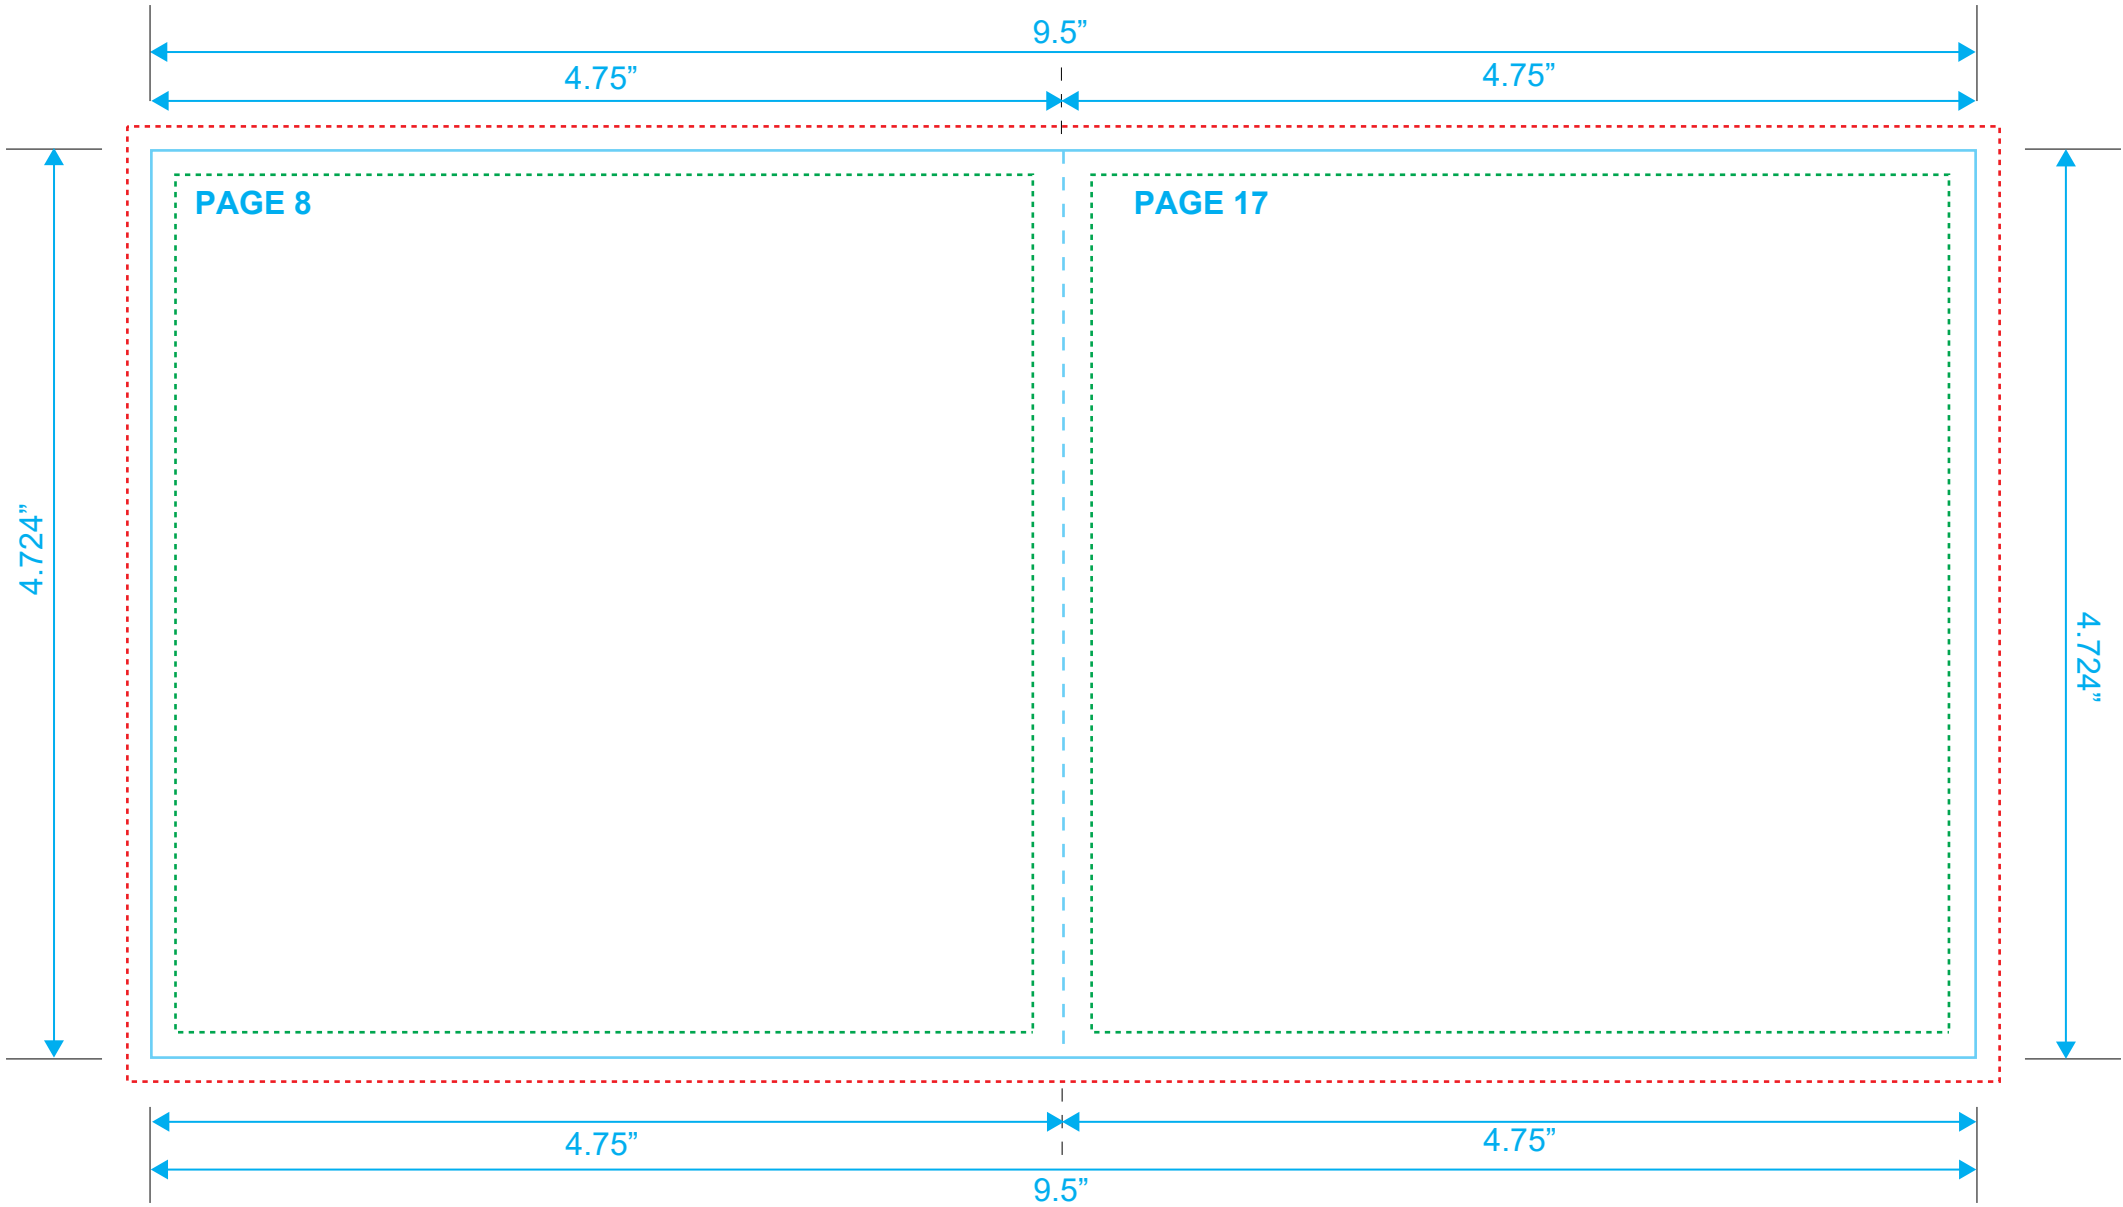

BOOKLET
Reference: 24 Pages
Style: 2 Panel
Size: 9.5" x 4.724"

Type Safety .....
Bleed Line .....
Crop Line ———