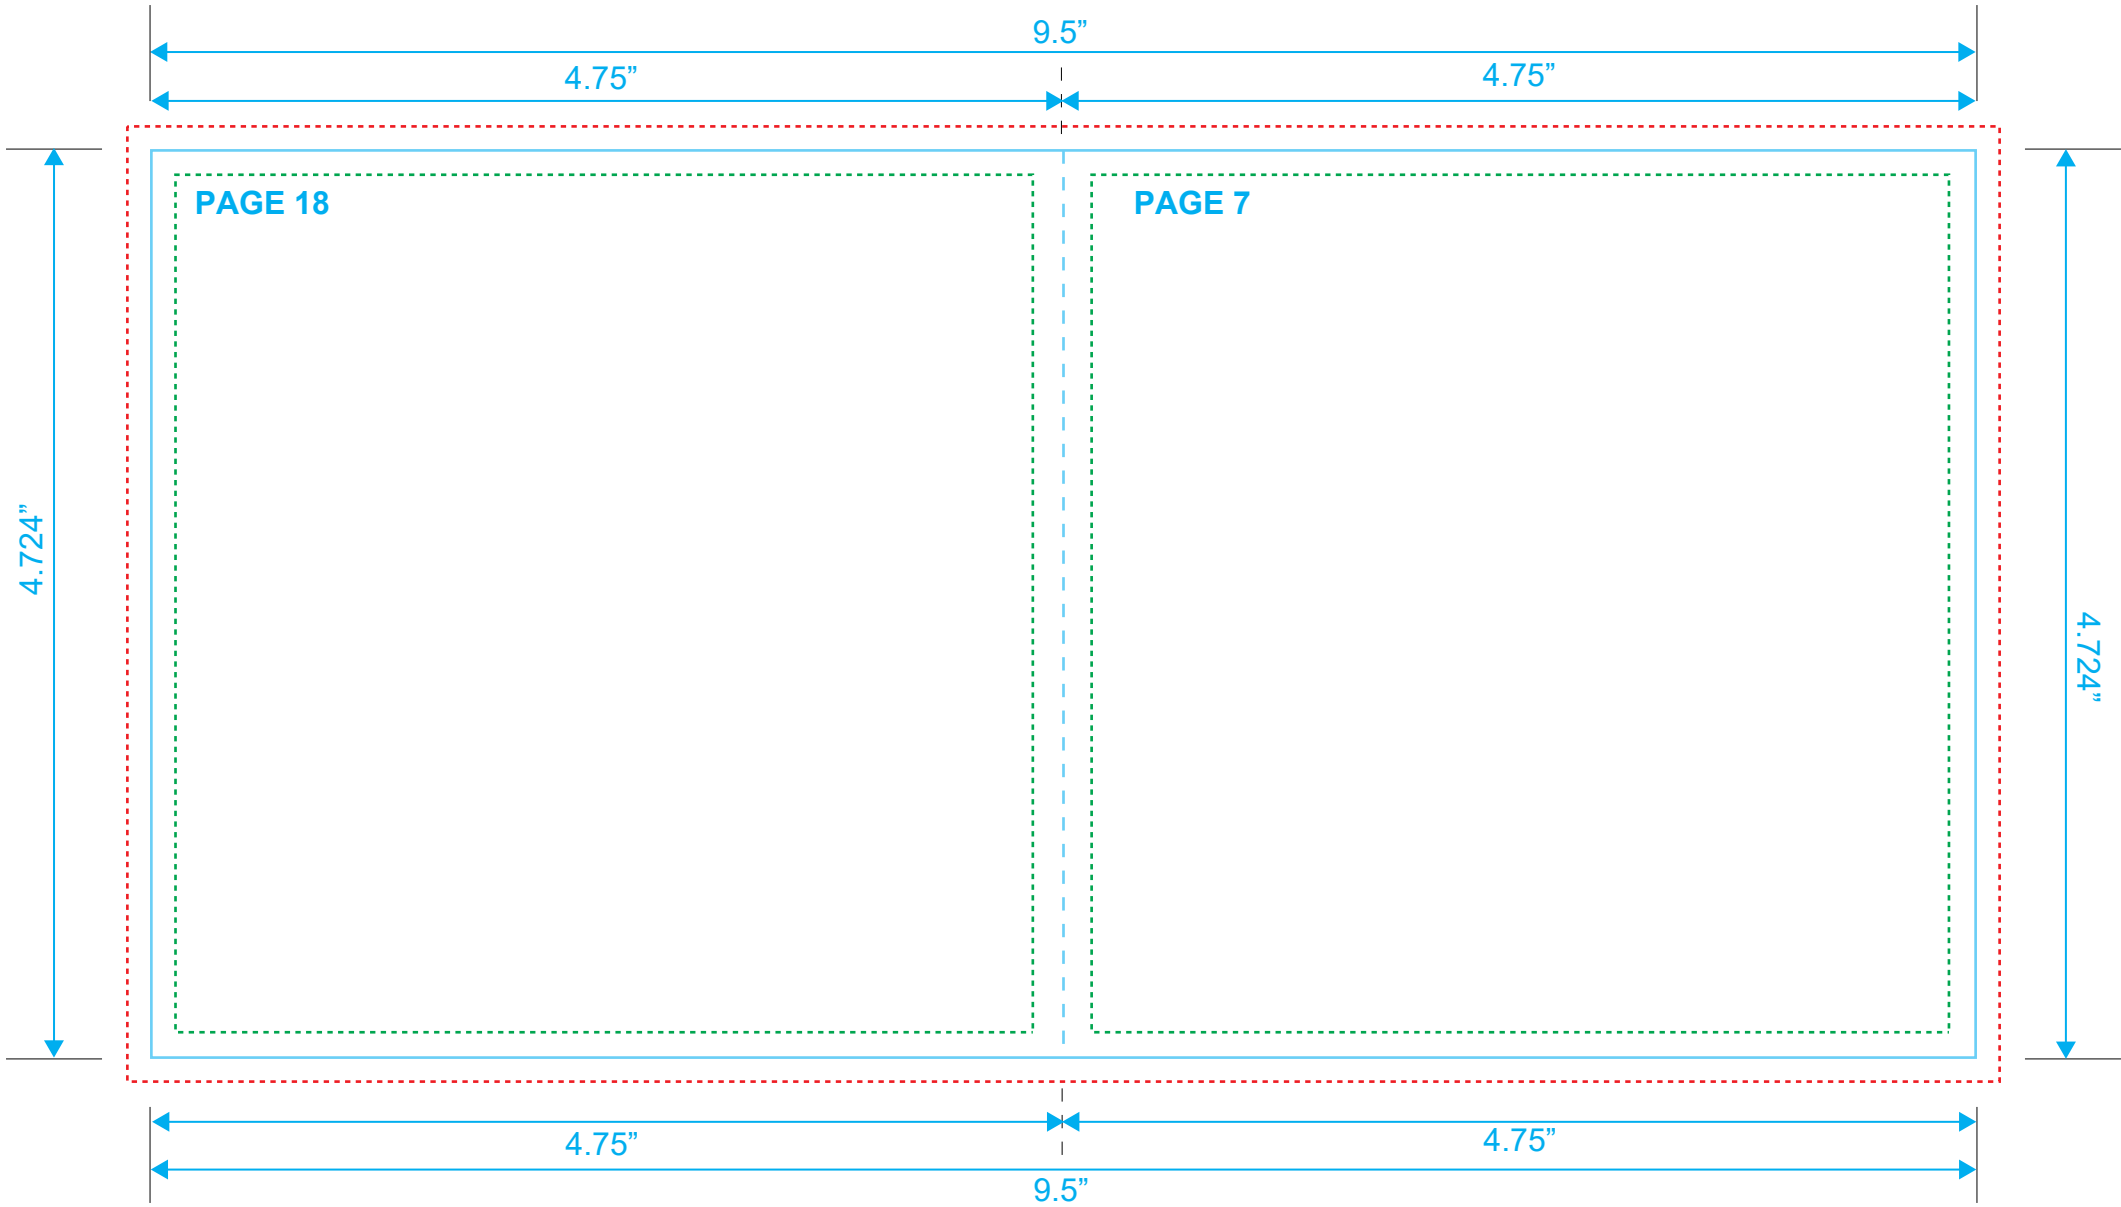

BOOKLET

Reference: 24 Pages

Style: 2 Panel

Size: 9.5" x 4.724"

Type Safety

Bleed Line

Crop Line