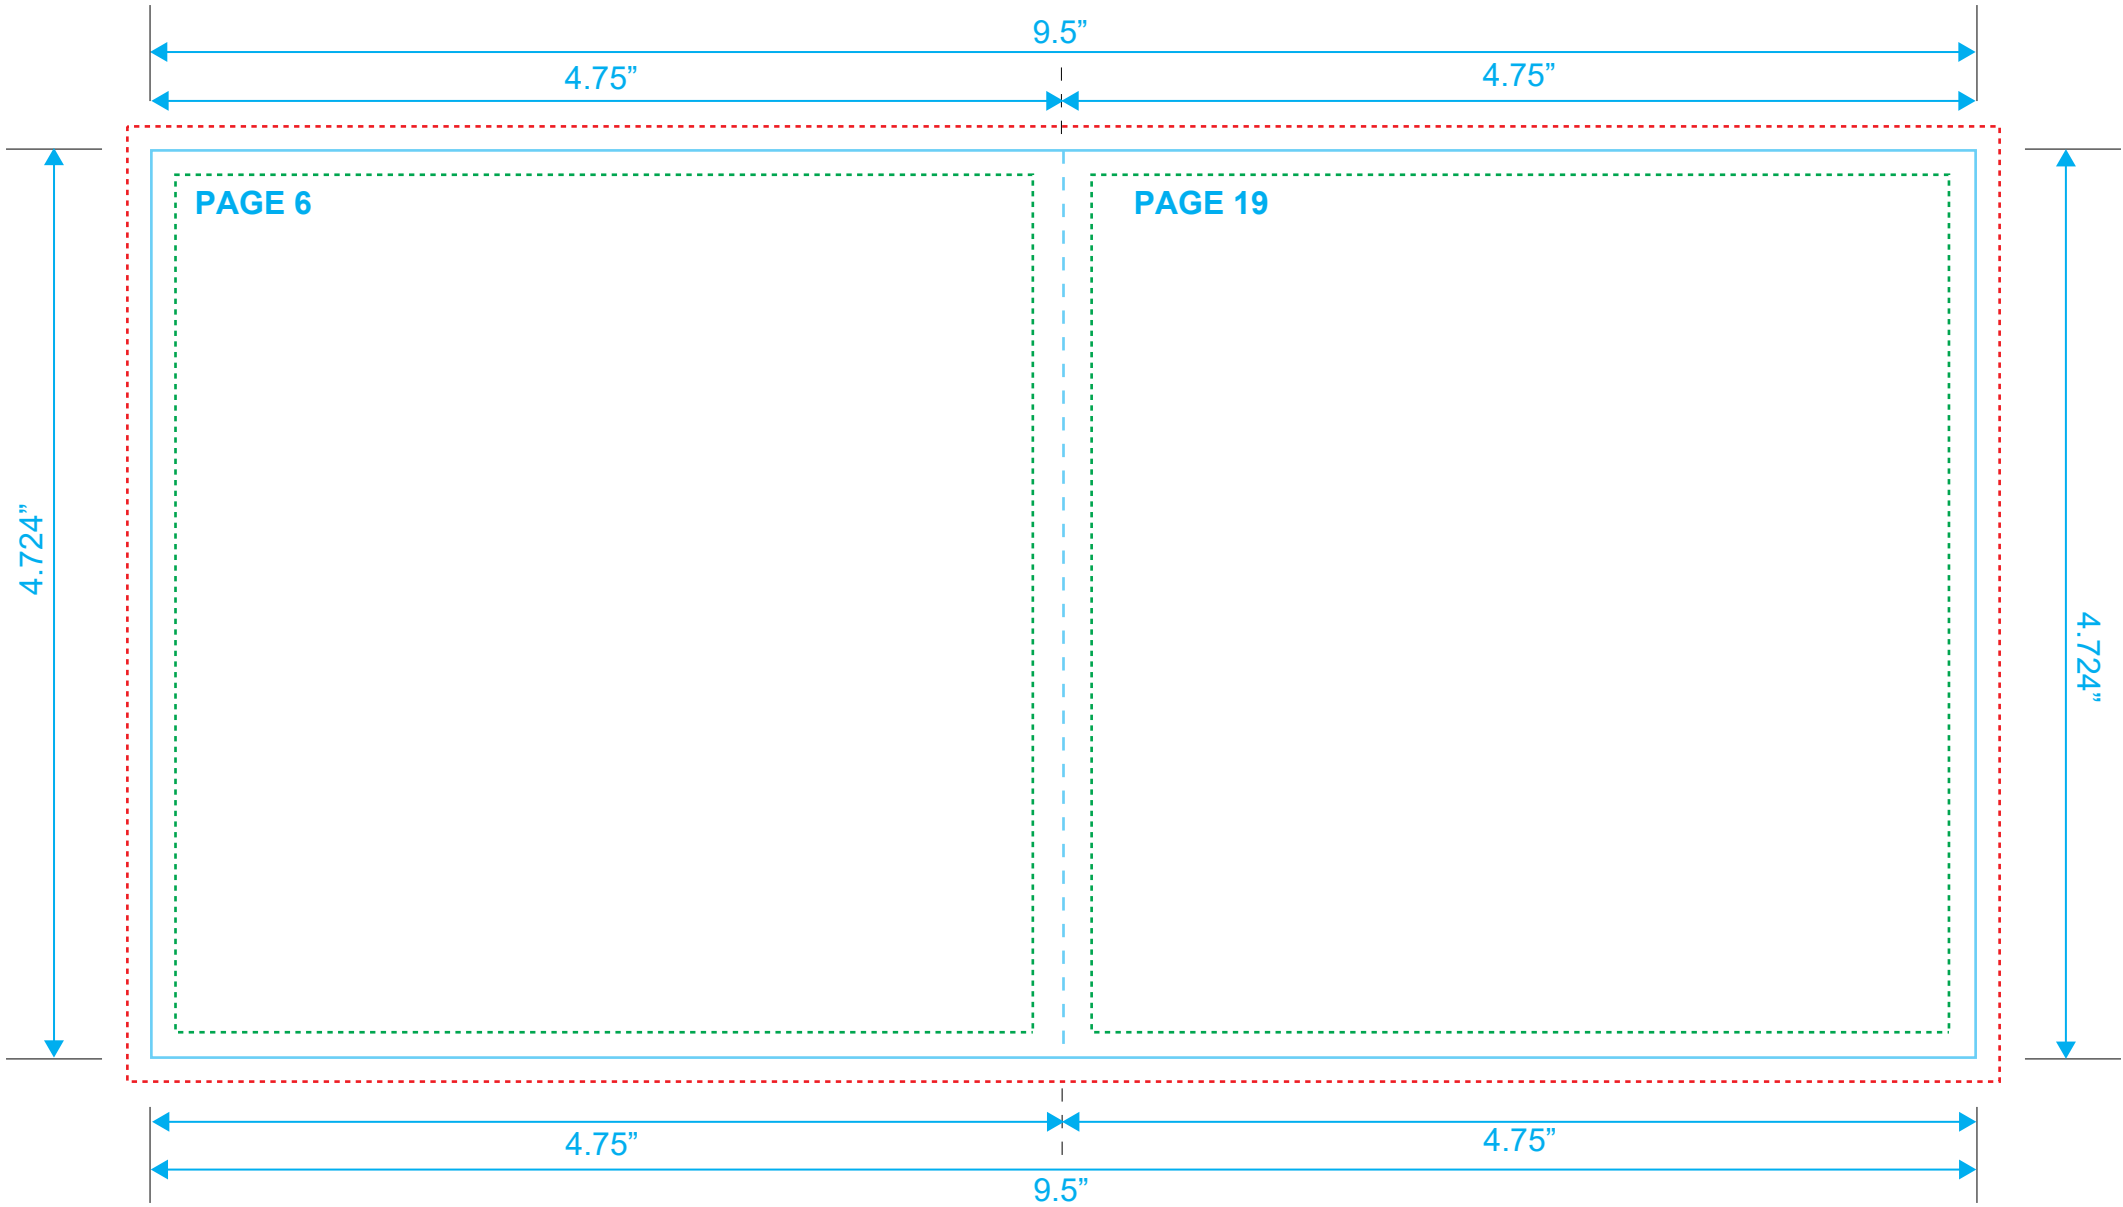

**BOOKLET**  
Reference: 24 Pages  
Style: 2 Panel  
Size: 9.5" x 4.724"

Type Safety .....  
Bleed Line .....  
Crop Line ———

**BOOKLET**  
Reference: 24 Pages  
Style: 2 Panel  
Size: 9.5" x 4.724"

Type Safety .....  
Bleed Line .....  
Crop Line \_\_\_\_\_

# BOOKLET

Reference: 24 Pages

Style: 2 Panel

Size: 9.5" x 4.724"

Type Safety 

Bleed Line 

Crop Line 

**BOOKLET**  
Reference: 24 Pages  
Style: 2 Panel  
Size: 9.5" x 4.724"

Type Safety .....  
Bleed Line .....  
Crop Line \_\_\_\_\_

**BOOKLET**  
Reference: 24 Pages  
Style: 2 Panel  
Size: 9.5" x 4.724"

Type Safety .....  
Bleed Line .....  
Crop Line ———

**BOOKLET**  
Reference: 24 Pages  
Style: 2 Panel  
Size: 9.5" x 4.724"