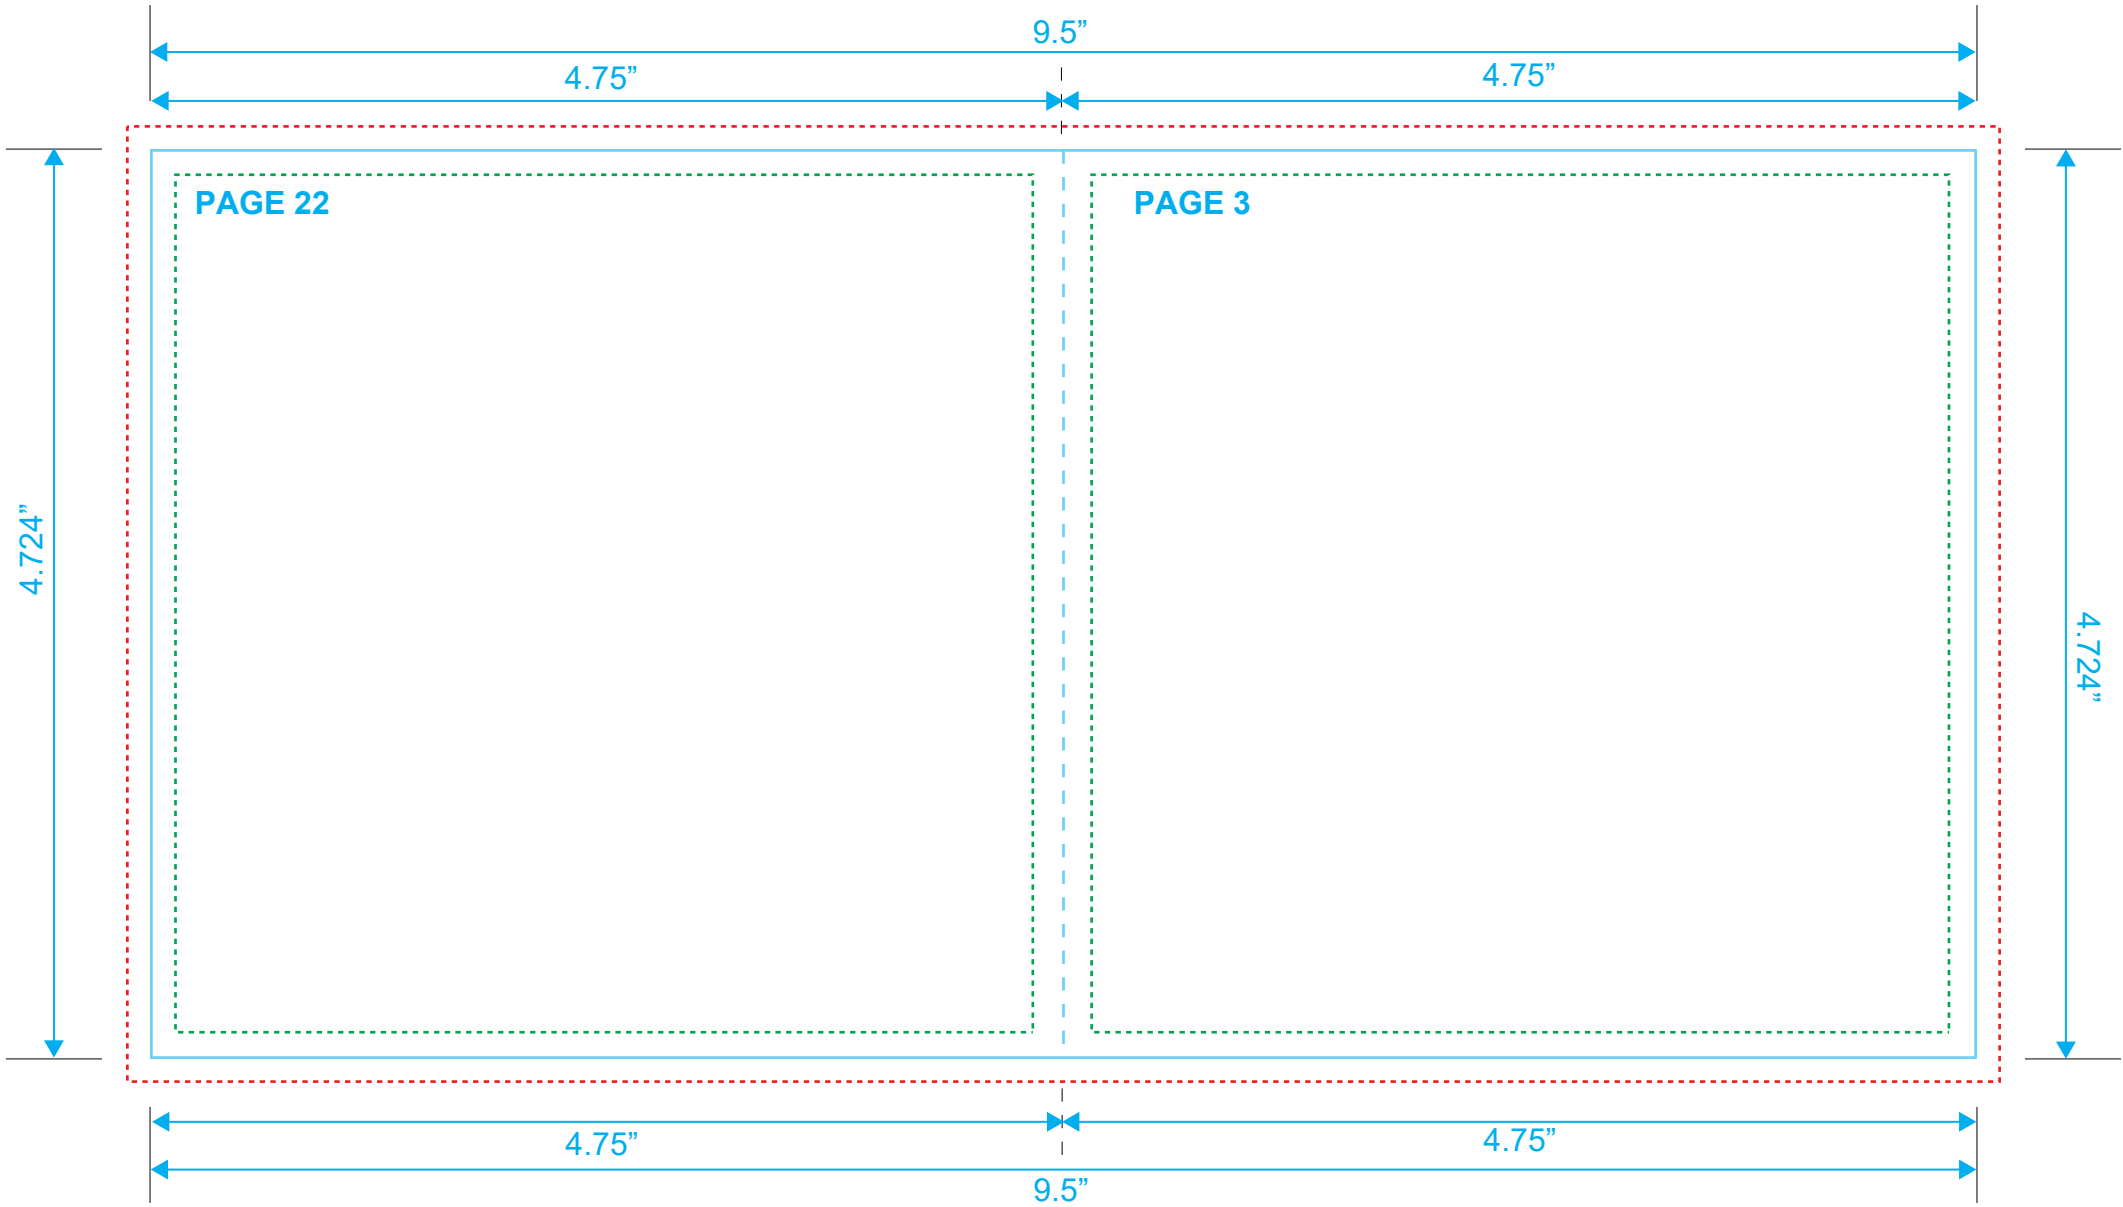

**BOOKLET**  
Reference: 24 Pages  
Style: 2 Panel  
Size: 9.5" x 4.724"

Type Safety .....  
Bleed Line .....  
Crop Line ———

**BOOKLET**  
Reference: 24 Pages  
Style: 2 Panel  
Size: 9.5" x 4.724"

Type Safety .....  
Bleed Line .....  
Crop Line \_\_\_\_\_

# BOOKLET

Reference: 24 Pages

Style: 2 Panel

Size: 9.5" x 4.724"

Type Safety 

Bleed Line 

Crop Line 

**BOOKLET**  
Reference: 24 Pages  
Style: 2 Panel  
Size: 9.5" x 4.724"

Type Safety .....  
Bleed Line .....  
Crop Line \_\_\_\_\_

**BOOKLET**  
Reference: 24 Pages  
Style: 2 Panel  
Size: 9.5" x 4.724"

Type Safety .....  
Bleed Line .....  
Crop Line ———

**BOOKLET**  
Reference: 24 Pages  
Style: 2 Panel  
Size: 9.5" x 4.724"