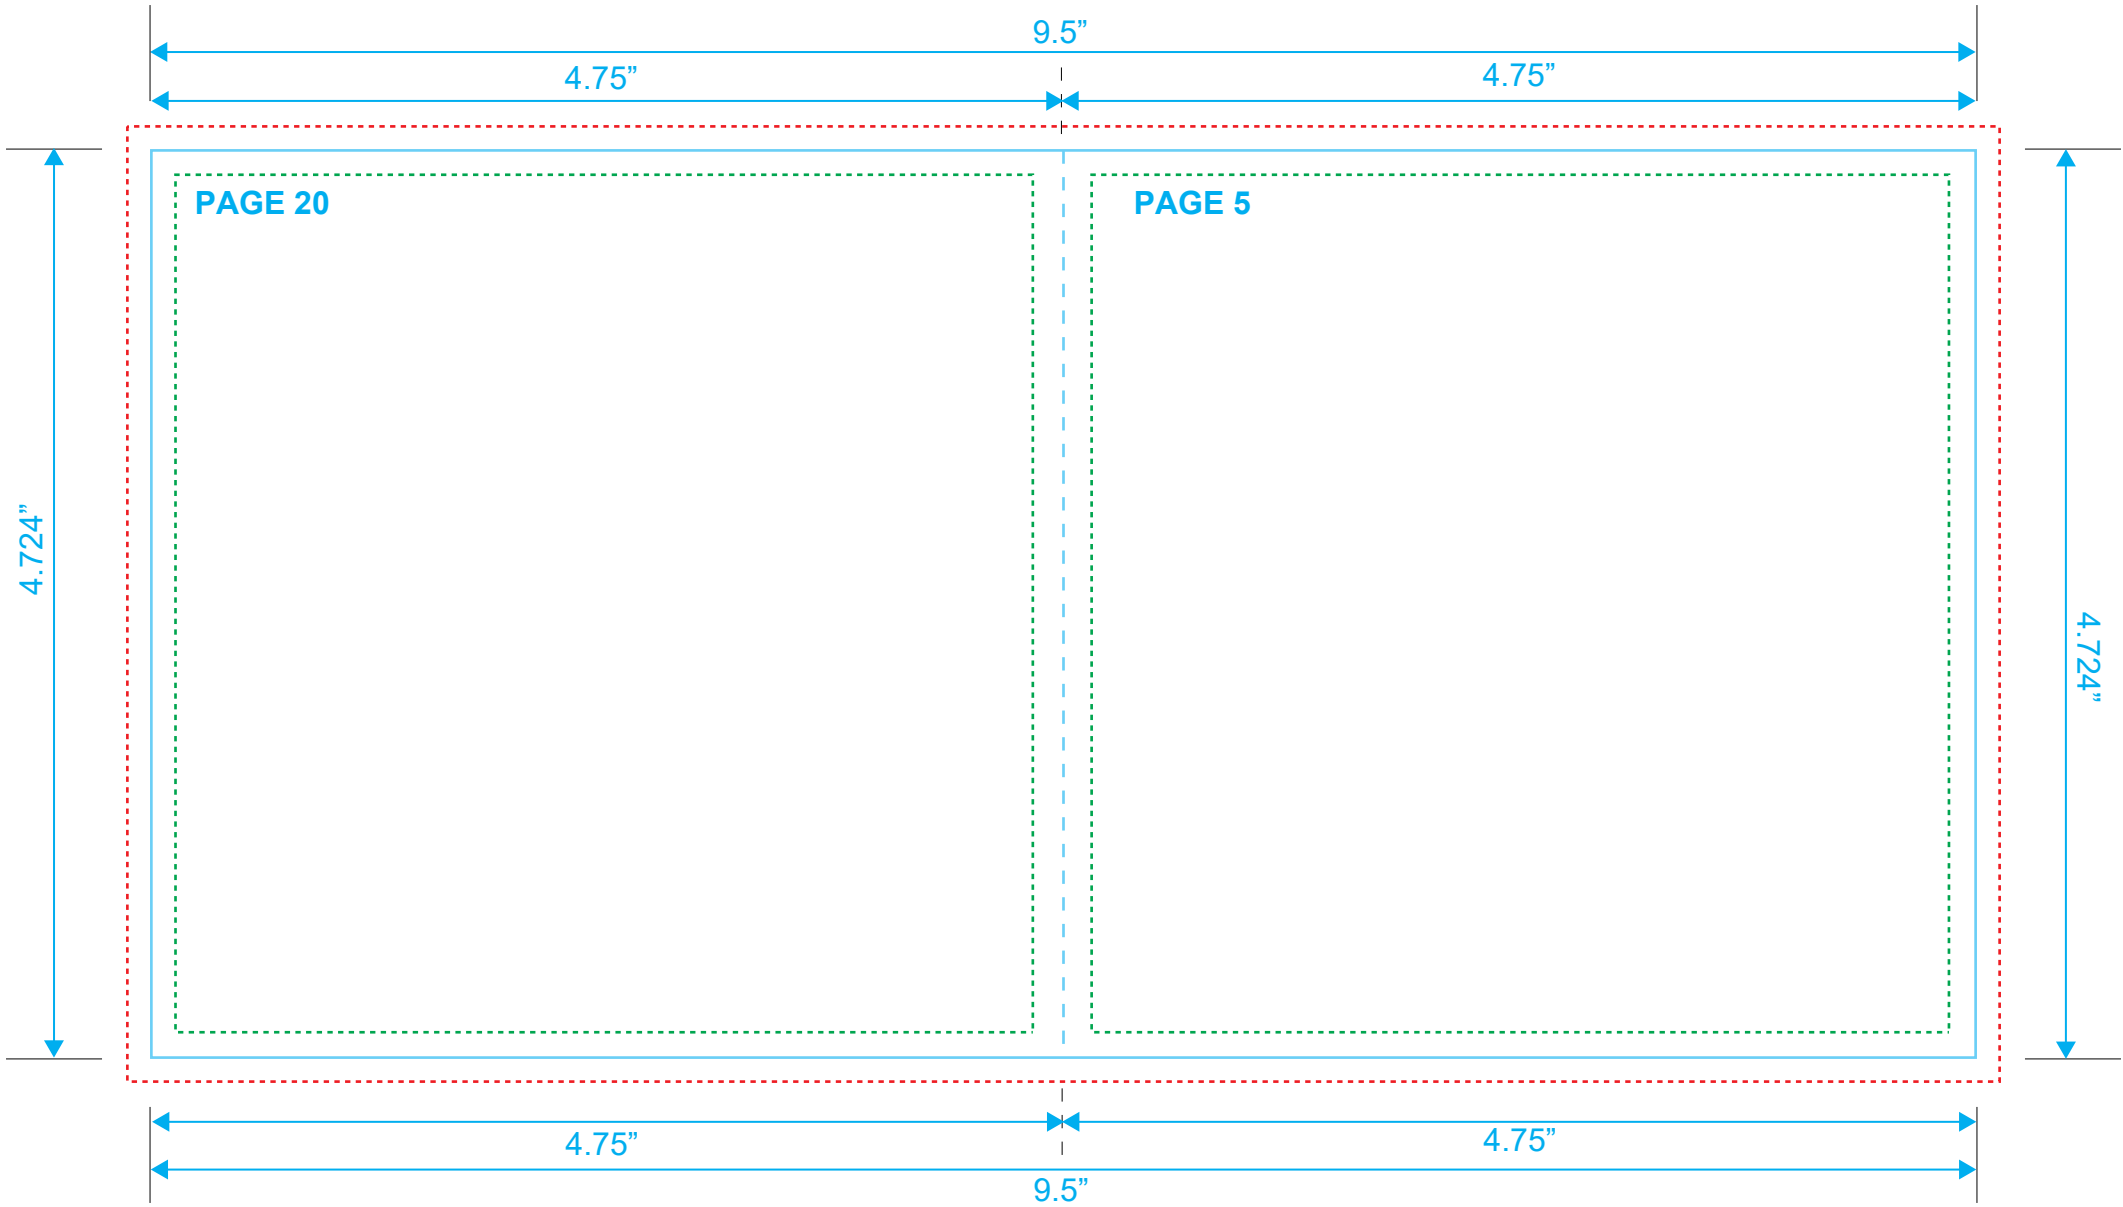

**BOOKLET**  
Reference: 24 Pages  
Style: 2 Panel  
Size: 9.5" x 4.724"

Type Safety .....  
Bleed Line .....  
Crop Line ———

**BOOKLET**  
Reference: 24 Pages  
Style: 2 Panel  
Size: 9.5" x 4.724"

Type Safety .....  
Bleed Line .....  
Crop Line \_\_\_\_\_

# BOOKLET

Reference: 24 Pages

Style: 2 Panel

Size: 9.5" x 4.724"

Type Safety 

Bleed Line 

Crop Line 

**BOOKLET**  
Reference: 24 Pages  
Style: 2 Panel  
Size: 9.5" x 4.724"

Type Safety .....  
Bleed Line .....  
Crop Line \_\_\_\_\_

**BOOKLET**  
Reference: 24 Pages  
Style: 2 Panel  
Size: 9.5" x 4.724"

Type Safety .....  
Bleed Line .....  
Crop Line ———

**BOOKLET**  
Reference: 24 Pages  
Style: 2 Panel  
Size: 9.5" x 4.724"