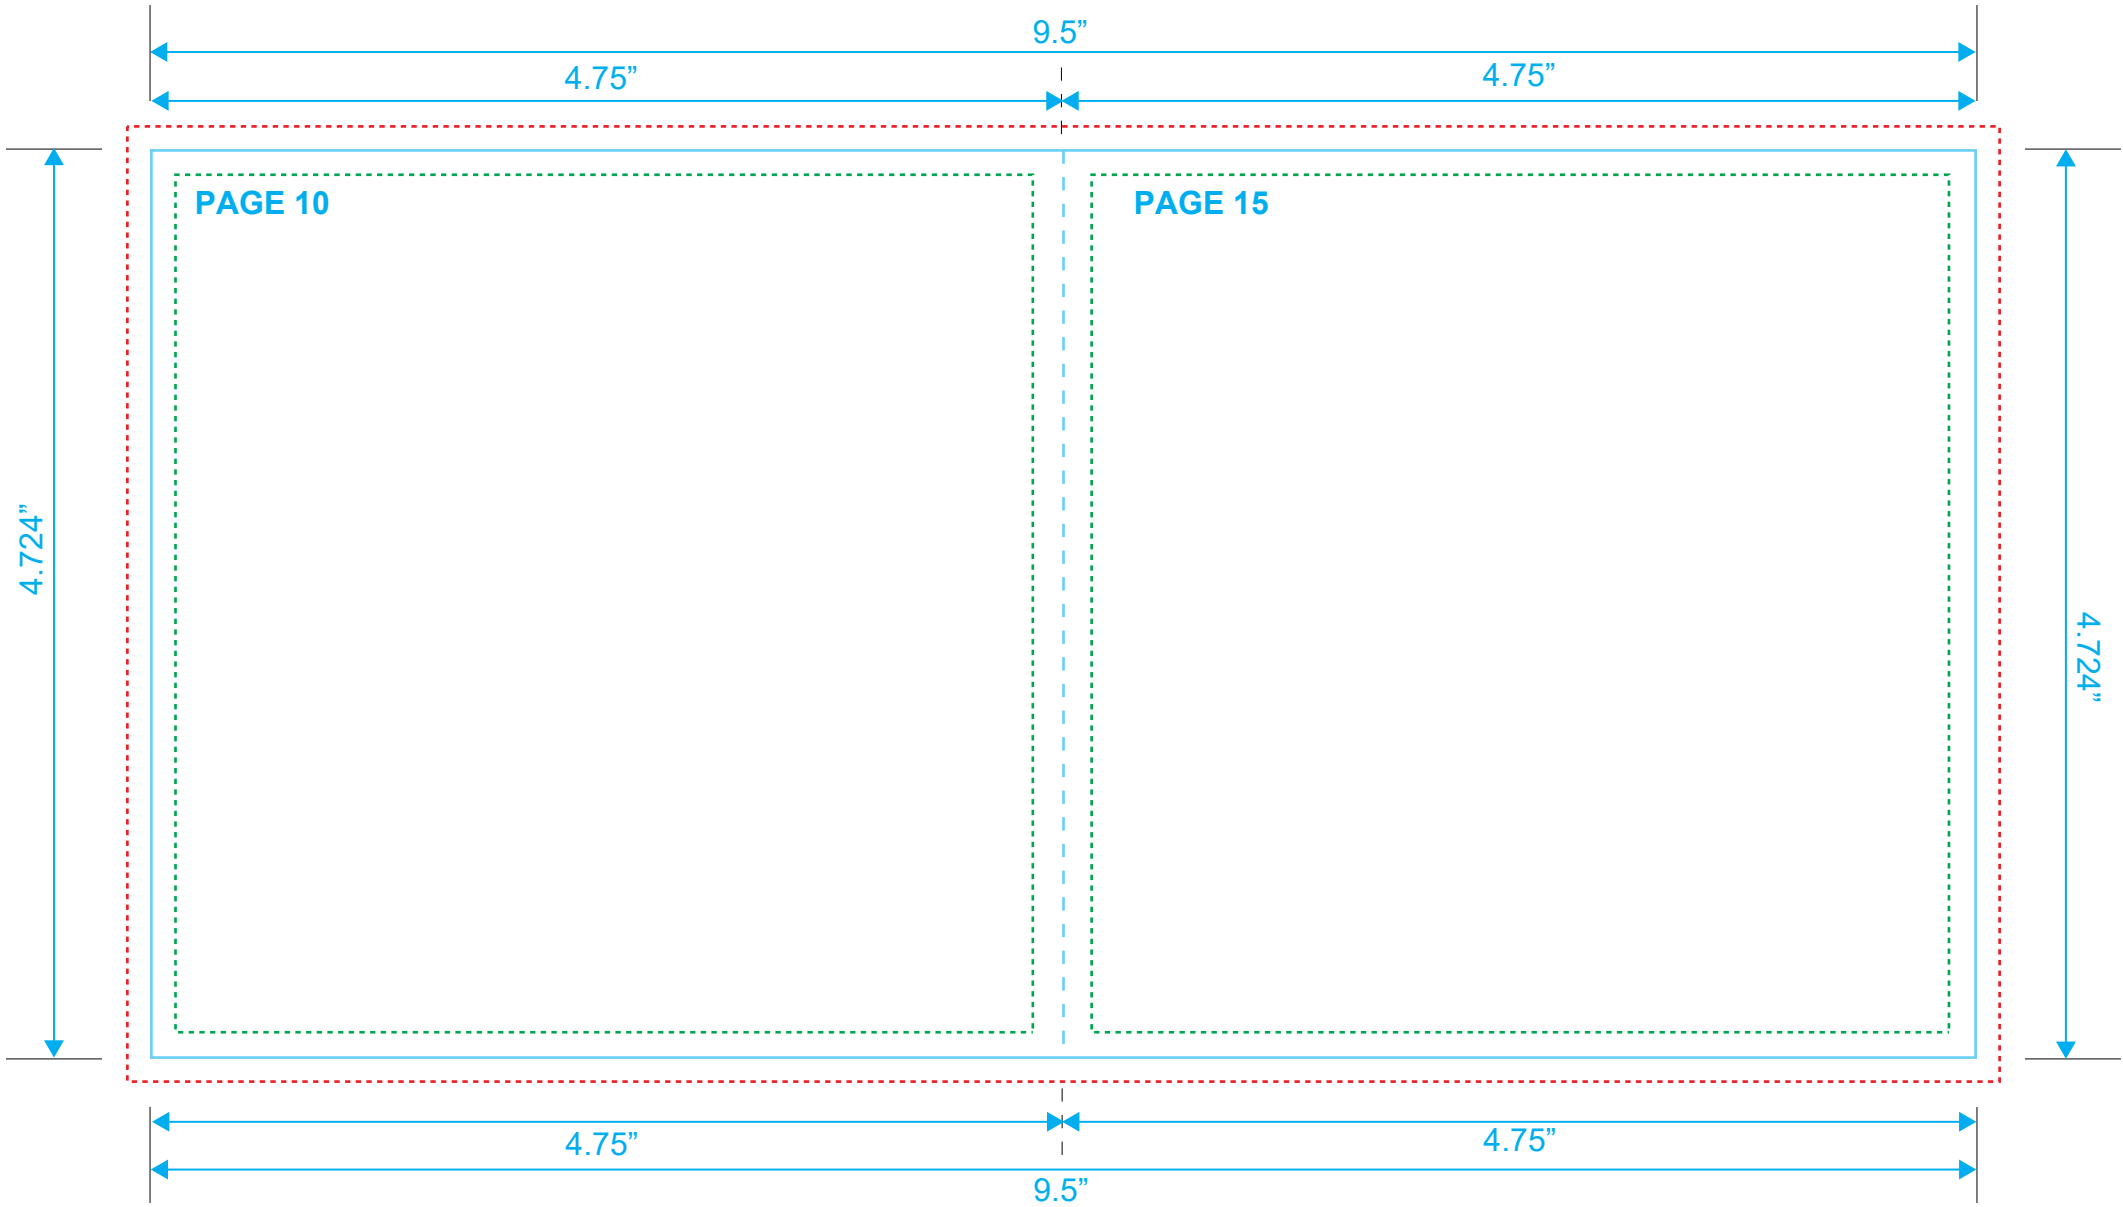

BOOKLET
Reference: 24 Pages
Style: 2 Panel
Size: 9.5" x 4.724"

Type Safety .....
Bleed Line .....
Crop Line _____