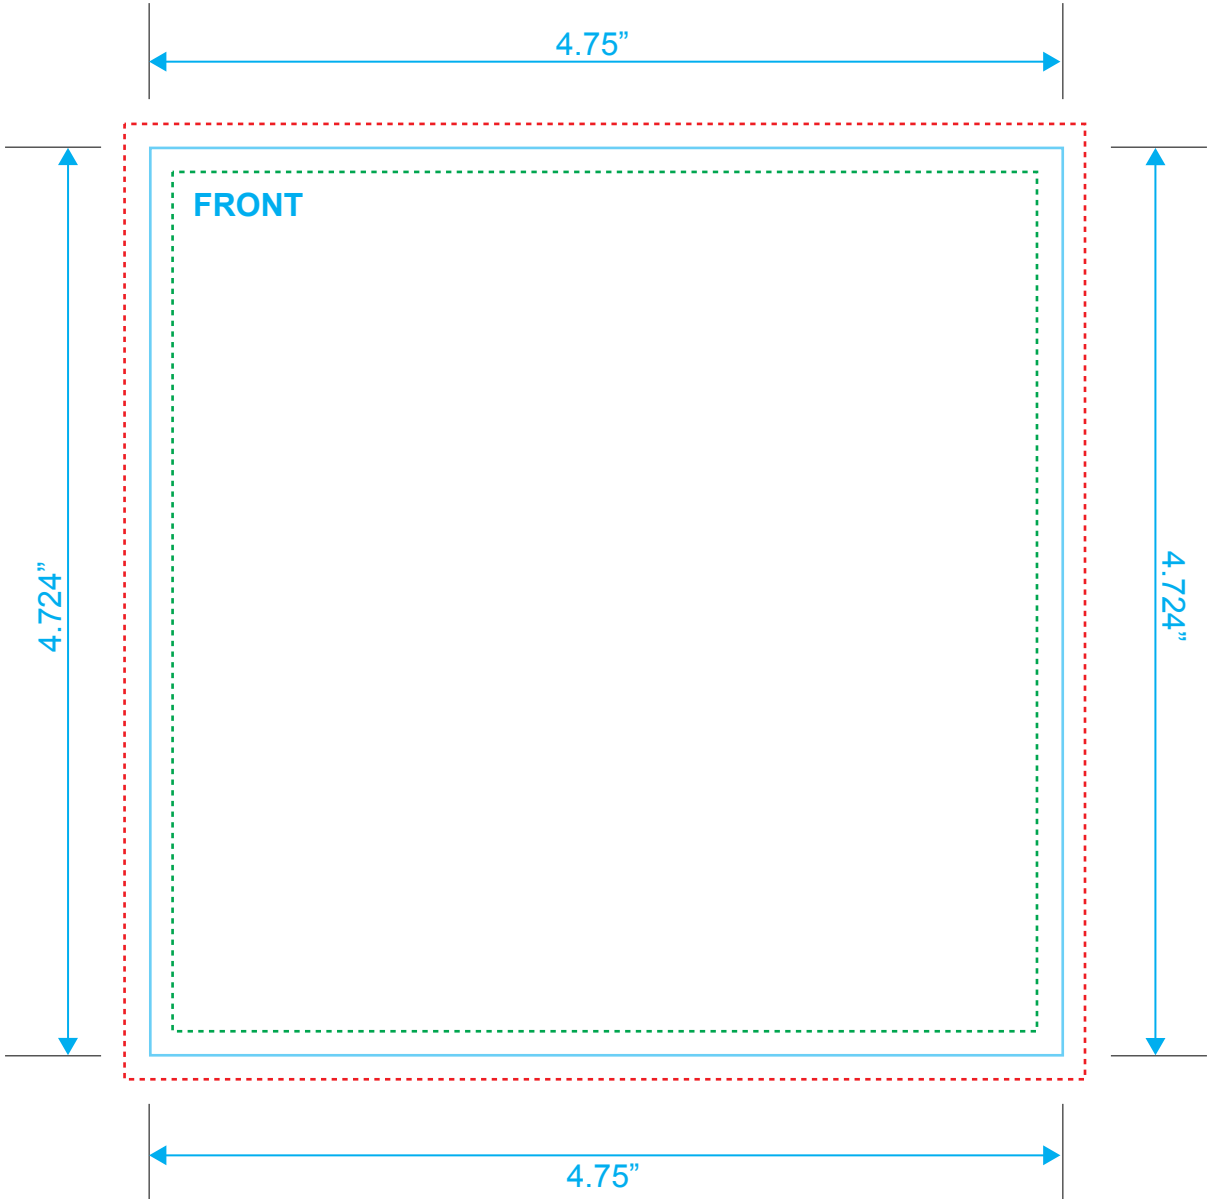

INSERT

Reference: Insert

Style: 1 Panel

Size: 4.75" x 4.724"

Type Safety
.....

Bleed Line
.....

Crop Line
.....

INSERT

Reference: Insert

Style: 1 Panel

Size: 4.75" x 4.724"

Type Safety 

Bleed Line 

Crop Line 