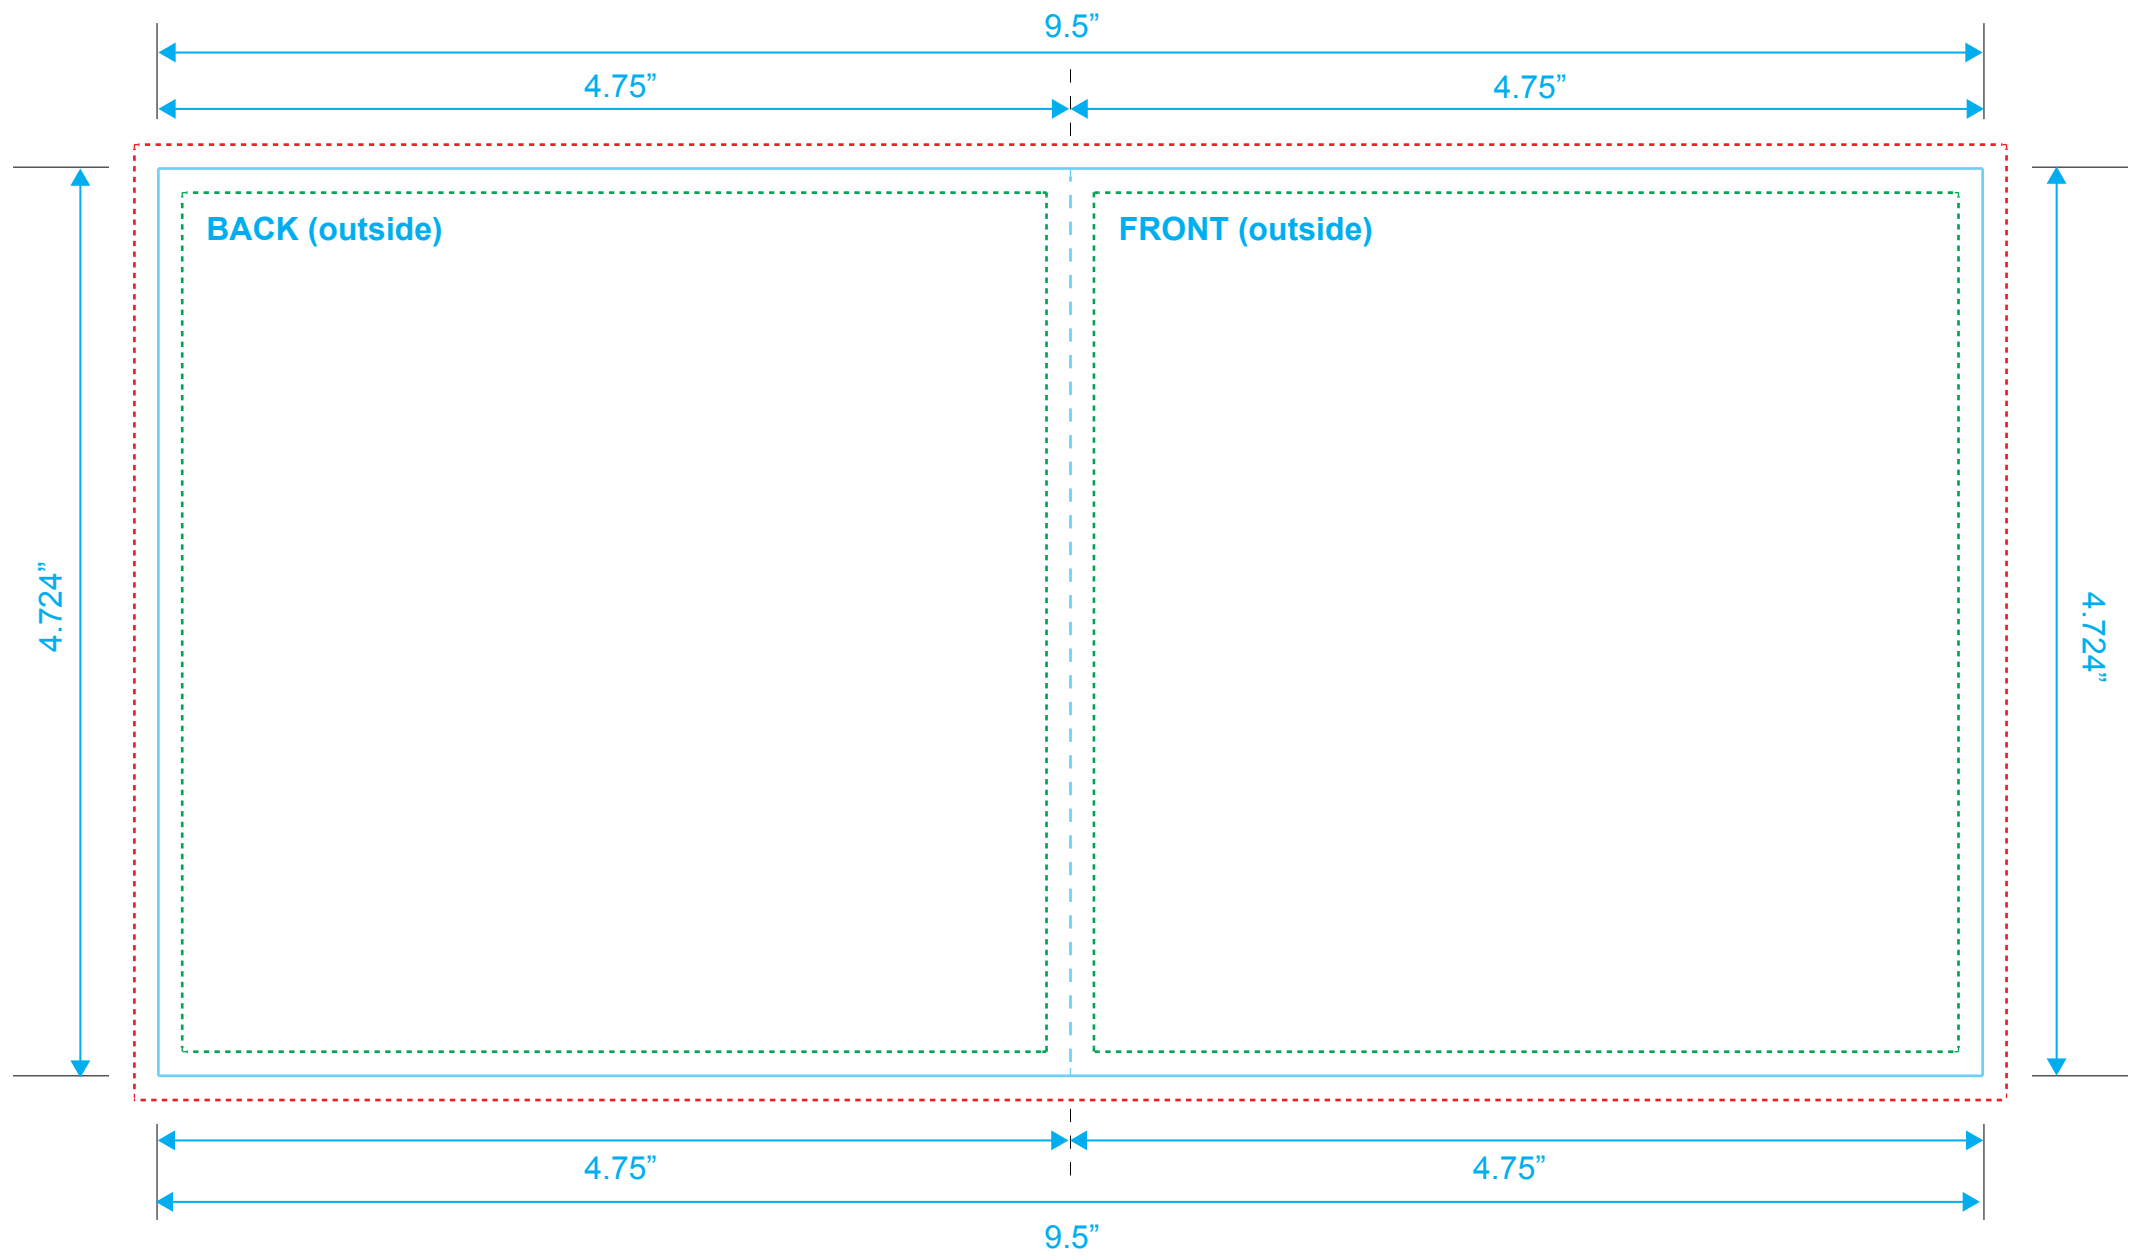

**INSERT**  
Reference: Insert  
Style: 2 Panel  
Size: 4.75" x 4.724"

Type Safety .....  
Bleed Line .....  
Crop Line ———

**INSERT**  
Reference: Insert  
Style: 2 Panel  
Size: 4.75" x 4.724"

Type Safety .....  
Bleed Line .....  
Crop Line \_\_\_\_\_